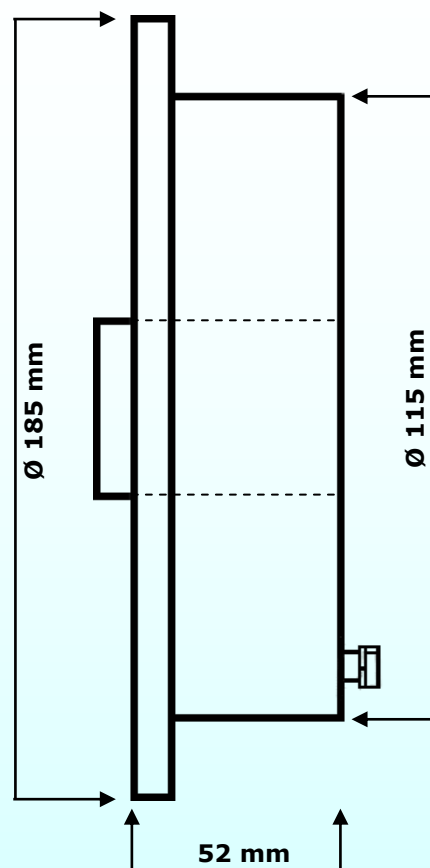

Professionel undervandslampe i 100 % rustfrit stål.

Leveres med 1-1/2" gevind hvor føderør eller slange kan stilsluttes på undersiden.

Dyserøret eller dysen kan monteres direkte på den øverste del af gevindet og der opnås på denne måde en helt utrolig kraftig og optimal lyseffekt.

Kan bestilles i 24 volt RGB til DMX styring - indhent gerne tilbud.

Best. nr.	Model	Beskrivelse	Watt	Volt	Kabel	EAN/Barcode
*HA 020325	32.5	60 x 0,1 watt LED Dagslyshvid	6	12	5 m.	5704979451089
HA 020329	32.9	12 x 1 W Power LED. Med farveskift	12	12	5 m.	5704979451096