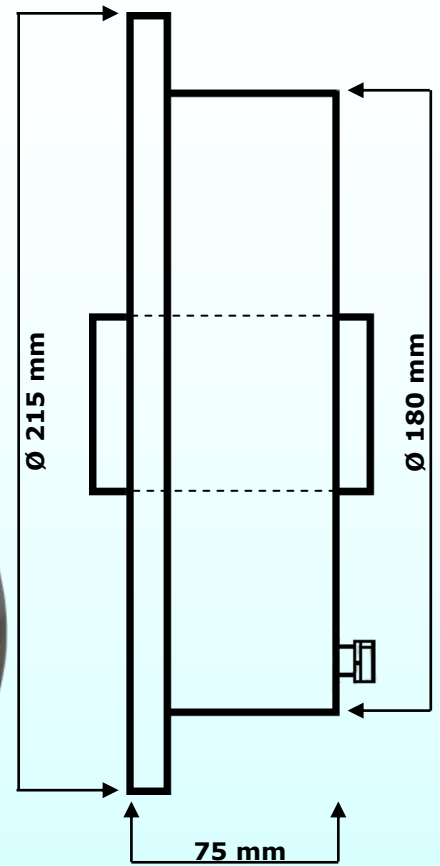

Professionel undervandslampe i 100 % rustfrit stål.

Leveres med Ø 30 mm. gennemgående hul hvor føderør og dyse kan monteres.

Dyserøret føres direkte gennem lampen og der opnås på denne måde en helt utrolig kraftig og optimal lyseffekt.

Kan bestilles i 24 volt RGB til DMX styring - indhent gerne tilbud.

Best. nr.	Model	Beskrivelse	Watt	Volt	Kabel	EAN/Barcode
*HA 020305	30.5	60 x 0,1 watt LED Dagslyshvid	6	12	5 m.	5704979451010
HA 020309	30.9	12 x 1 W Power LED. Med farveskift	12	12	5 m.	5704979451027