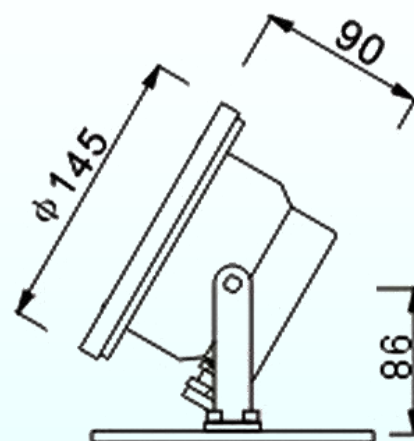

Højkvalitets LED undervands og udendørslampe i rustfrit stål - let at tilpasse i alle former for installationer.

Leveres med let udskiftelig LED indsats. Leveres i 24 volt til DMX styring se side 18 & 19.

Best. nr.	Model	Beskrivelse	Watt	Volt	Kabel	EAN/Barcode
HA 013161	16.1	1 x 100 W AR 111 halogen lampe, hvid	100	12	5 m.	5704979450549
HA 013163	16.3	1 x 50 W PAR 36 lampe, varm hvid	50	12	5 m.	5704979450556
HA 013167	16.7	6 x 1 W Power LED hvidt lys	6	12	5 m.	5704979450563
HA 013169	16.9	6 x 1 W Power LED med farveskift	6	12	5 m.	5704979450570