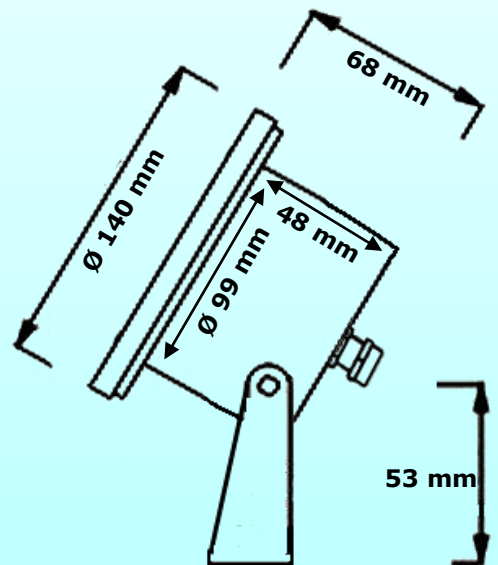

Perfekt under / overvandslampe i 100 % messing - let at tilpasse i alle former for større installationer. Er bl.a. brugt i springvandet ved Planetariumet i København.

Med 6 x LED kan lampen bruges over og under vand.

Med 9 x LED kan lampen kun bruges under vand.

Kan bestilles i 24 volt RGB til DMX styring - indhent gerne tilbud.

Best. nr.	Model	Beskrivelse	Watt	Volt	Kabel	EAN/Barcode
HA 014207	20.7	6 x 1 W Power LED. Hvid	6	12	1 m.	5704979450822
HA 014208	20.8	9 x 1 W Power LED. Hvid	9	12	1 m.	5704979450846
*HA 014209	20.9	9 x 1 W Power LED. Med farveskift	9	12	1 m.	5704979450839